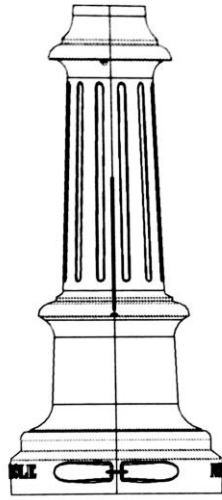

ARLES DECORATIVE BASE COVER

Product Dimensions

Bottom Width – 16 5/8”

Overall Length – 39”

64 Ma-Te-way Park Drive,
Renfrew, ON, Canada
www.novapoleindustries.ca

**Available to fit
5” Round Poles**

**Pole Shaft can be
Tapered or Straight**

**Two Piece Base Cover
Cast Aluminum**

**Base Cover
Part # – 91440**

**For more information or
to place an order please
contact our sales team
at**

613.432.7653