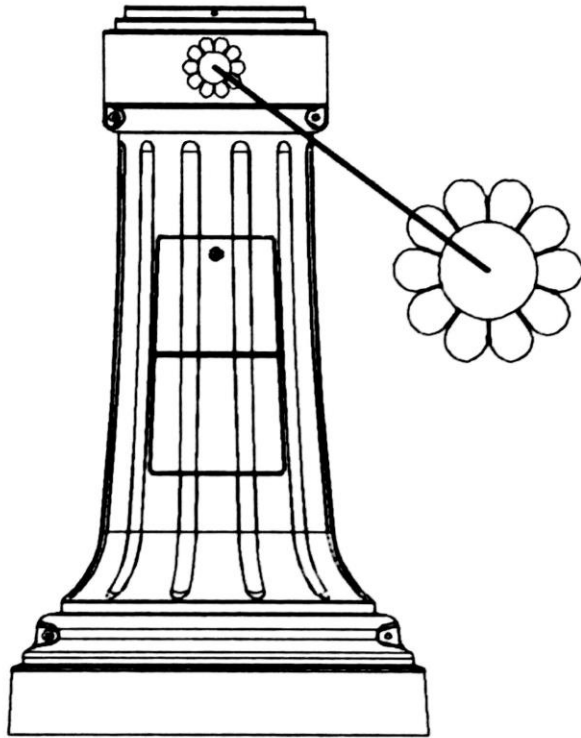

AURORA DECORATIVE BASE COVER

Product Dimensions

Bottom Width: 21" Overall Height: 30 1/2"

Comes complete with access door. Shown with optional floret.

64 Ma-Te-way Park Drive,
Renfrew, ON, Canada
www.novapoleindustries.ca

Available to fit
6" – 6 5/8"
Round Poles

Pole Shaft can be
Tapered or Straight

Two Piece Base Cover
Cast Aluminum

Come complete with
Access Door

Part # - 91626
Part# - 91627 with florets

For more information or to
place an order please
contact our sales team at
613.432.7653