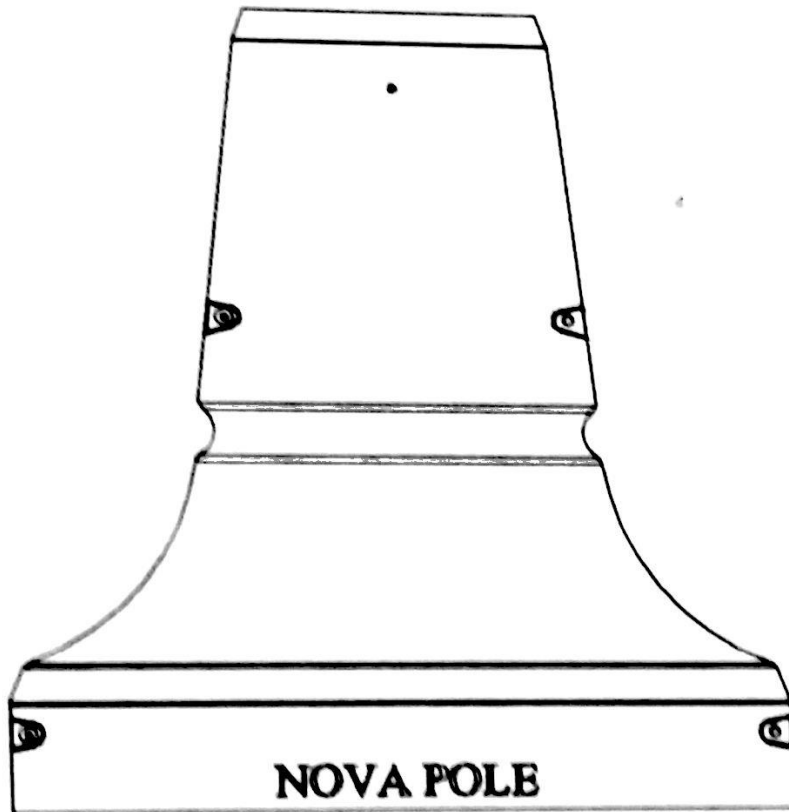

CITADEL DECORATIVE BASE COVER

Product Dimensions - Width: 19 3/4" Overall Height: 20 1/2"

NOVA  **POLE
INDUSTRIES**

64 Ma-Te-way Park Drive,
Renfrew, ON, Canada
www.novapoleindustries.ca

Available to fit
6" or 6 5/8"
Round Poles

Pole Shaft can be
Tapered or Straight

Two Piece Base Cover
Cast Aluminum

Part # – 91530

For more information or
to place an order please
contact our sales team
at

613.432.7653