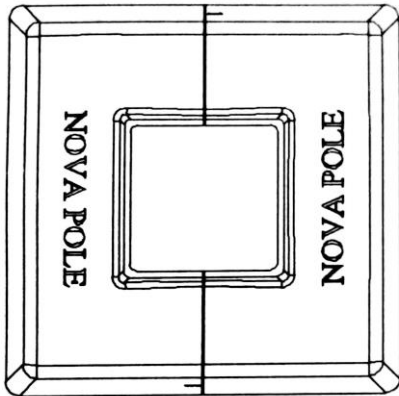

CLASSIC SQUARE DECORATIVE BASE COVER

Product Dimensions

- 4" - Bottom Width: 11 1/8" Overall Height: 4 3/4"
5" - Bottom Width: 12 1/4" Overall Height: 4 3/4"
6" - Bottom Width: 13" Overall Height: 4 3/4"
5" Round - Bottom Width: 12 1/4" Overall Height: 5"

64 Ma-Te-way Park Drive,
Renfrew, ON, Canada
www.novapoleindustries.ca

Available to fit
4", 5, 6" Square Poles
and 5" Round Poles

Pole Shaft can be
Tapered or Straight

Two Piece Base Cover
Cast Aluminum

Part Number
4" - 9139 5" - 91400
6" - 91410
5" Round - 91401