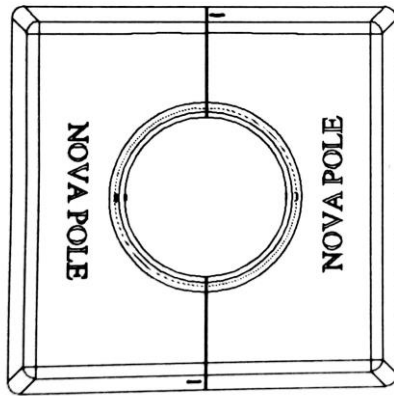

CLASSIC SQUARE DECORATIVE BASE COVER

Product Dimensions

- 4" - Bottom Width: 11 1/8" Overall Height: 4 3/4"
5" - Bottom Width: 12 1/4" Overall Height: 4 3/4"
6" - Bottom Width: 13" Overall Height: 4 3/4"
5" Round - Bottom Width: 12 1/4" Overall Height: 5"

64 Ma-Te-way Park Drive,
Renfrew, ON, Canada
www.novapoleindustries.ca

Available to fit
4", 5, 6" Square Poles
and 5" Round Poles

Pole Shaft can be
Tapered or Straight

Two Piece Base Cover
Cast Aluminum

Part Number
4" - 9139 5" - 91400
6" - 91410
5" Round - 91401