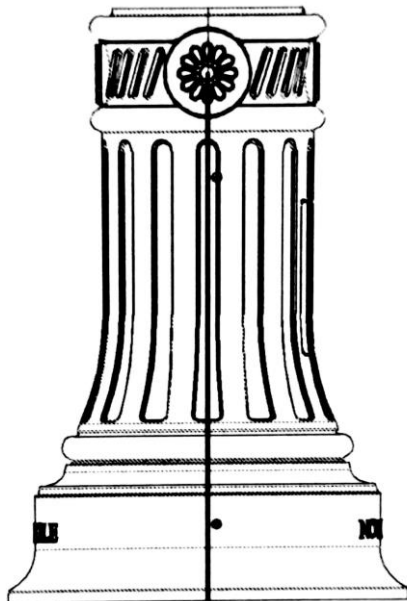

# **GIVERNY DECORATIVE BASE COVER**

## **Product Dimensions**

Bottom Width: 21"      Overall Height: 30 1/2"

64 Ma-Te-way Park Drive,  
Renfrew, ON, Canada  
[www.novapoleindustries.ca](http://www.novapoleindustries.ca)

**Available to fit  
8" – 8 5/8"  
Round Poles**

---

**Pole Shaft can be  
Tapered or Straight**

---

**Two Piece Base Cover  
Cast Aluminum**

---

**Part # - 9158**

---

**For more information or  
to place an order please  
contact our sales team  
at**