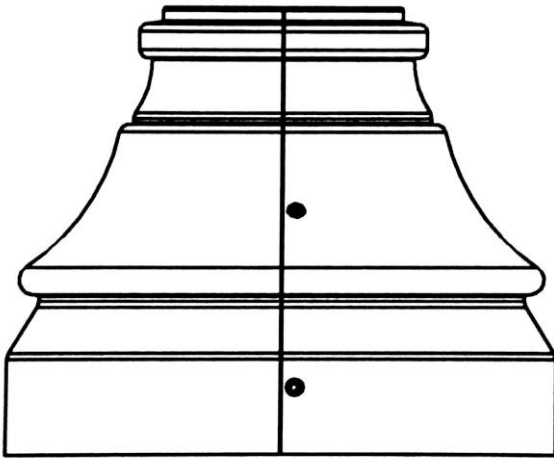

MAPLEWOOD DECORATIVE BASE COVER

Product Dimensions

Bottom Width – 14 ½”

Overall Height – 12”

NOVA  **POLE**
INDUSTRIES

64 Ma-Te-way Park Drive,
Renfrew, ON, Canada
www.novapoleindustries.ca

Available to fit a
5” to 5 5/8”
Round Pole

Pole Shaft can be
Tapered or Straight

Two Piece Base Cover
Cast Aluminum

Base Cover
Part # - 9169

For more information or
to place an order please
contact our sales team
at

613.432.7653