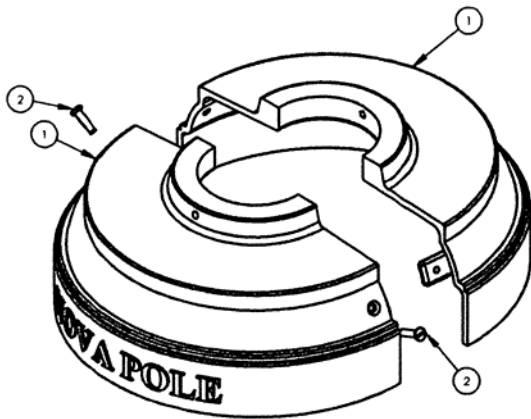

CLASSIC ROUND DECORATIVE BASE COVER

Product Dimensions

Small - Bottom Width: 13.75" Overall Height: 5.5"

Large - Bottom Width: 14.25" Overall Height: 5.5"

64 Ma-Te-way Park Drive,
Renfrew, ON, Canada
www.novapoleindustries.ca

Available to fit
4" to 6"
Round Poles

Pole Shaft can be
Tapered or Straight

Two Piece Base Cover
Cast Aluminum

Part Number
Small – 91300
Part Number
Large - 91301

For more information or
to place an order please
contact our sales team
at